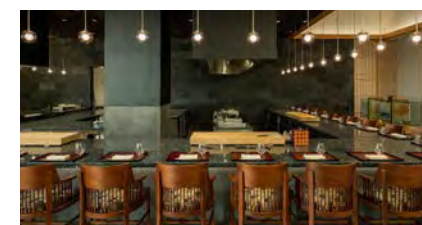

Lobby Lounge

LOBBY LOUNGE AND PASTRY SHOP

Relax in an elegant space with handcrafted pastries, artisanal breads, and premium beverages.

Operating Hours: Daily (8 AM – 12 AM)

Location: UG Floor, Pearl Wing

YU LEI

Savor traditional Shanghaiese and Chinese cuisine in an elegant flower-themed ambiance.

Operating Hours: Tuesday to Sunday

(12 PM – 11 PM)

Location: UG Floor, Restaurant Promenade, Casino Pearl Wing

GINZA NAGAOKA

Indulge in the most premium flavors of Japan with exquisitely fresh sushi in an intimate 10-seat bar.

Operating Hours: Monday to Saturday (5 PM – 11 PM)

Location: UG Floor, Restaurant Promenade, Casino Pearl Wing