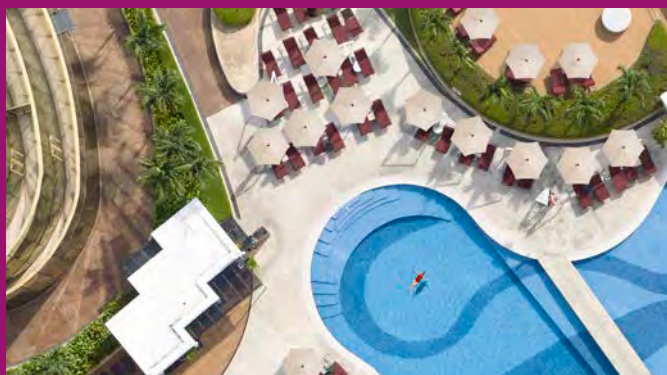

Chairman's Lounge

An exclusive lounge with premium service and luxury amenities.

Cove Manila

A premier indoor beach club and nightclub, perfect for spectacular parties and concerts.

RESORT FACILITIES & ATTRACTIONS

The Garden

A 30,000-sqm open-air retreat, The Garden offers stunning views of Manila Bay's sunset, lush landscapes, and a serene atmosphere perfect for weddings, private gatherings, and quiet escapes.

Operating Hours:
7 AM – 7 PM