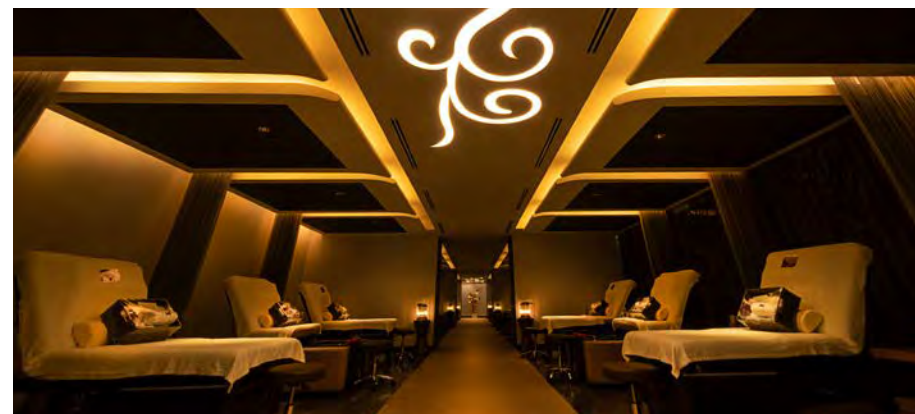

RESORT FACILITIES & ATTRACTIONS

The Garden

A 30,000-sqm open-air retreat, The Garden offers stunning views of Manila Bay's sunset, lush landscapes, and a serene atmosphere perfect for weddings, private gatherings, and quiet escapes.

Operating Hours:
7 AM – 7 PM

Coral Wing Pool

An oasis of tranquility, the Coral Wing Pool offers sun-drenched loungers, shaded casitas, and crystal-clear waters for a refreshing escape.

Operating Hours:
7 AM – 8 PM

Thrillscape

Embrace the thrill with 32 high-energy obstacles that blend fun, fitness, and adventure for everyone!

Capacity: Up to 120 guests
Operating Hours:
Monday to Sunday | 12 PM – 9 PM

PLAY Kids' Club

Discover endless fun and learning—where every child's playtime is a journey of growth and joy!

Capacity: Up to 250 guests
Operating Hours:
Monday to Thursday (12:30 PM – 7:30 PM)
Friday to Sunday and Holidays (10 AM – 10 PM)
Location: UG Floor, Coral Wing