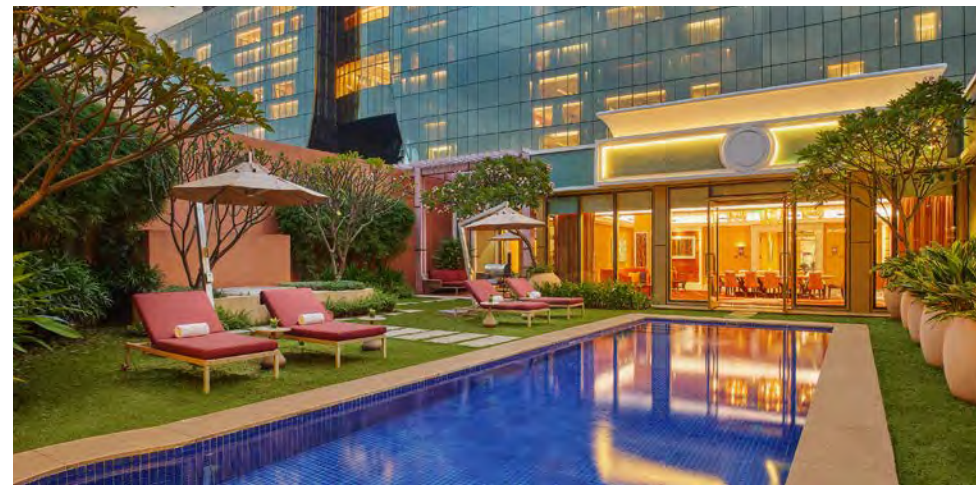

AMENITIES & SERVICES

Seamless Service, Unparalleled Comfort

Okada Manila redefines hospitality with its Forbes 5-star services, ensuring every guest enjoys seamless convenience and impeccable care.